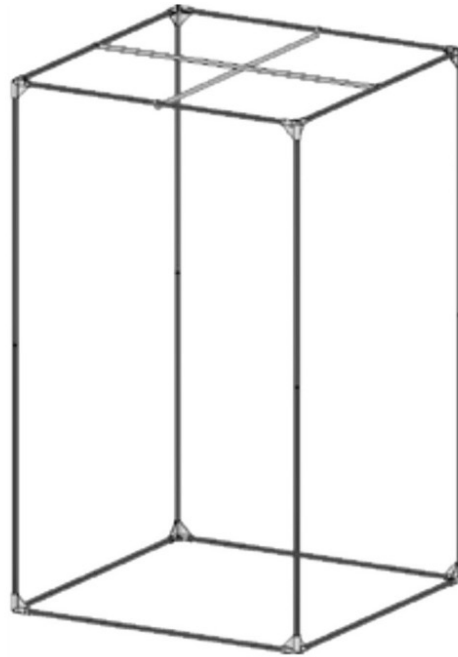

GROW TENT INSTRUCTIONS

HS60-U / HS80-U / HS100-U / HS120-U

Structure Assembly

Tent Cover

Corner connectors

8 pcs

Floor Tray

Fabric Assembly