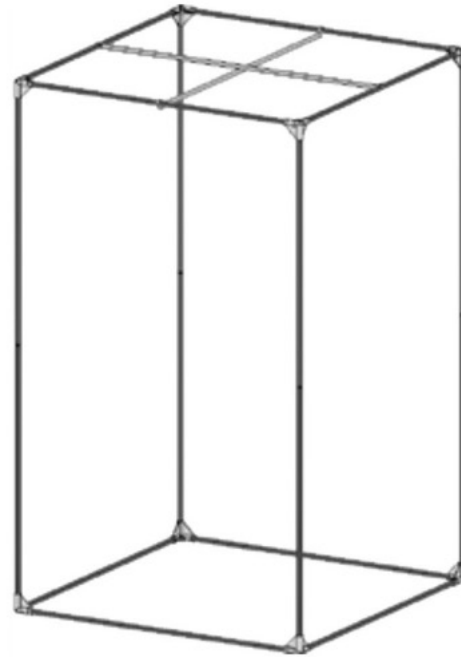

GROW TENT INSTRUCTIONS

HS150

Structure Assembly

Tent Cover

Corner connectors

8 pcs

Floor Tray

Fabric Assembly